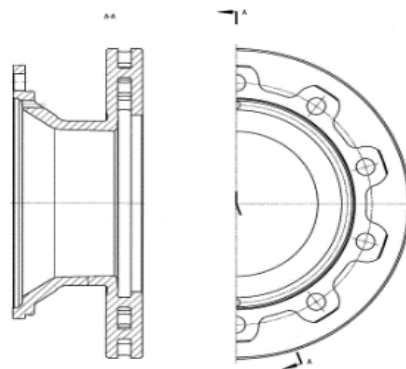

SPECIFICATIONS - BRAKE DISCS

FHDI00028

Diameter [mm]	434
Disc Thickness [mm]	45
Minimum Thickness [mm]	41
Height [mm]	45
Hole Arrangement / Number	-
Thread or Hole \varnothing [mm]	-
Bolt Hole Circle \varnothing [mm]	-
Centering Diameter [mm]	220
Weight [kg]	35,1
Disc Type	Solid
Axle Application	Front Axle Rear Axle

FHDI00031

Diameter [mm]	430
Disc Thickness [mm]	45
Minimum Thickness [mm]	40
Height [mm]	159,5
Hole Arrangement / Number	10/10
Thread or Hole \varnothing [mm]	22,6
Bolt Hole Circle \varnothing [mm]	335
Centering Diameter [mm]	245
Weight [kg]	33,4
Disc Type	Int. Vented
Axle Application	Trailer Axle

SPECIFICATIONS - BRAKE DISCS

FHDI00033

Diameter [mm]	377
Disc Thickness [mm]	45
Minimum Thickness [mm]	37
Height [mm]	159,5
Hole Arrangement / Number	10/12
Thread or Hole \varnothing [mm]	23,0 / 9,7
Bolt Hole Circle \varnothing [mm]	335
Centering Diameter [mm]	290
Weight [kg]	27,9
Disc Type	Int. Vented
Axle Application	Trailer Axle