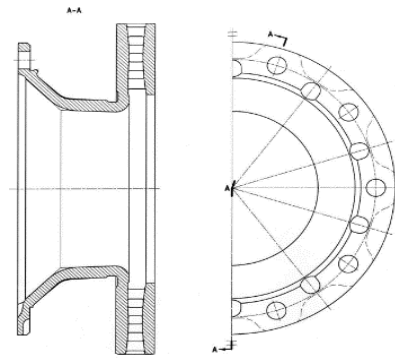

FHDI00027

Diameter [mm]	434
Disc Thickness [mm]	45
Minimum Thickness [mm]	41
Height [mm]	45
Hole Arrangement / Number	-
Thread or Hole \varnothing [mm]	-
Bolt Hole Circle \varnothing [mm]	-
Centering Diameter [mm]	220
Weight [kg]	25,8
Disc Type	Int. Vented
Axle Application	Front Axle Rear Axle

SPECIFICATIONS - BRAKE DISCS

FHDI00028

Diameter [mm]	434
Disc Thickness [mm]	45
Minimum Thickness [mm]	41
Height [mm]	45
Hole Arrangement / Number	-
Thread or Hole \varnothing [mm]	-
Bolt Hole Circle \varnothing [mm]	-
Centering Diameter [mm]	220
Weight [kg]	35,1
Disc Type	Solid
Axle Application	Front Axle Rear Axle

FHDI00031

Diameter [mm]	430
Disc Thickness [mm]	45
Minimum Thickness [mm]	40
Height [mm]	159,5
Hole Arrangement / Number	10/10
Thread or Hole \varnothing [mm]	22,6
Bolt Hole Circle \varnothing [mm]	335
Centering Diameter [mm]	245
Weight [kg]	33,4
Disc Type	Int. Vented
Axle Application	Trailer Axle

SPECIFICATIONS - BRAKE DISCS

FHDI00033

Diameter [mm]	377
Disc Thickness [mm]	45
Minimum Thickness [mm]	37
Height [mm]	159,5
Hole Arrangement / Number	10/12
Thread or Hole \varnothing [mm]	23,0 / 9,7
Bolt Hole Circle \varnothing [mm]	335
Centering Diameter [mm]	290
Weight [kg]	27,9
Disc Type	Int. Vented
Axle Application	Trailer Axle